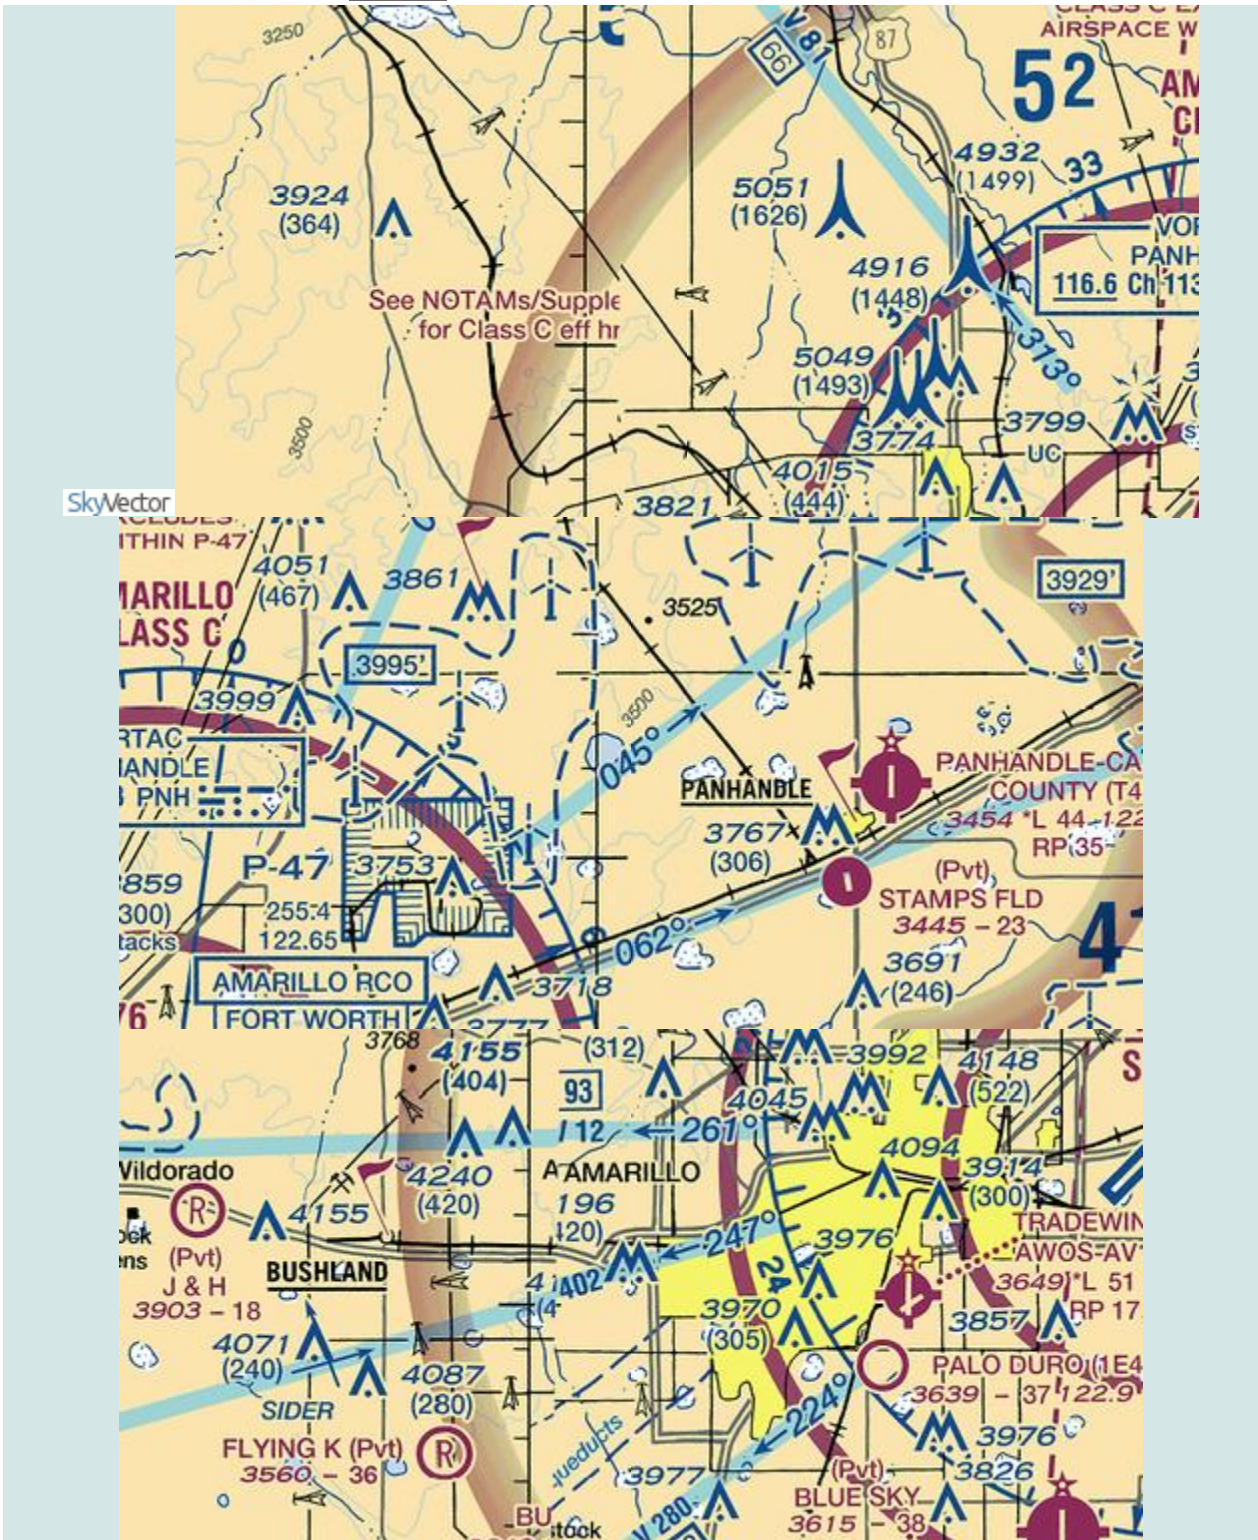

### **Airport Information:**

**[Tradewind](#)** (TDW)

[More info from AirNav.com](#)

Latitude: 35-10-11.6000N

Longitude: 101-49-33.1000W

Elevation: 3648

Fuel: 100LL Jet-A1+

CTAF: 122.8

Unicom: 122.8

How far is that Airport?

**Input Your Airport ID:**

Destination Airport ID:

TDW

Mileage Type:

Statute Miles

Submit

[See it on a Google Map!](#)